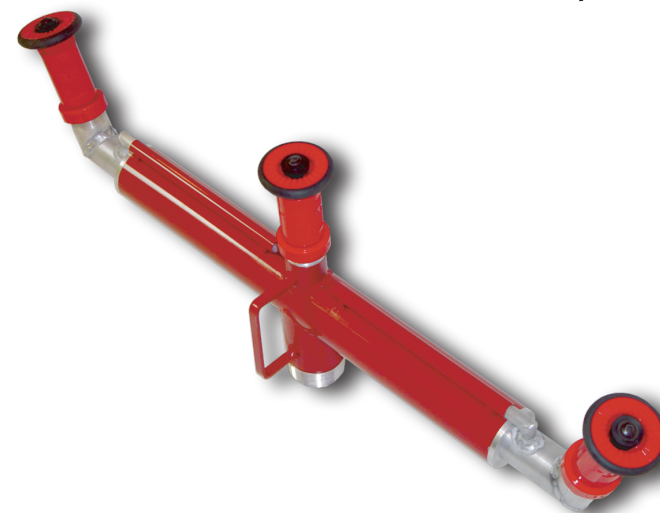

THE TRIDENT ONE

Versatility and easy use makes the Trident One a must-have for any First Responder team.

The Trident One comes in a compact, easy-to-carry bag that includes all applicable adapters, couplings, and spanner wrenches. It can be stored anywhere on a truck.

Easy installation and removal from any 2½ NHT discharge, makes the Trident One a powerful mass decontamination apparatus.

For more information about the most versatile product of its kind, contact your Hydro-Therm, Inc. representative at:

WWW.TRIDENTONE.COM

OR

Office: 770.887.0594

Fax: 770.887.1949

1(888)FlowH2O
(356-9420)

Introducing the TRIDENT ONE

From HYDRO-THERM, Inc.

When emergency gross mass decontamination conditions exist, depend on the Trident One. Developed to provide a low cost alternative to immediate, self-supporting, low maintenance large shower waterflow.

Easy, secure online ordering, we accept
Visa, Discover, Mastercard, and Amex